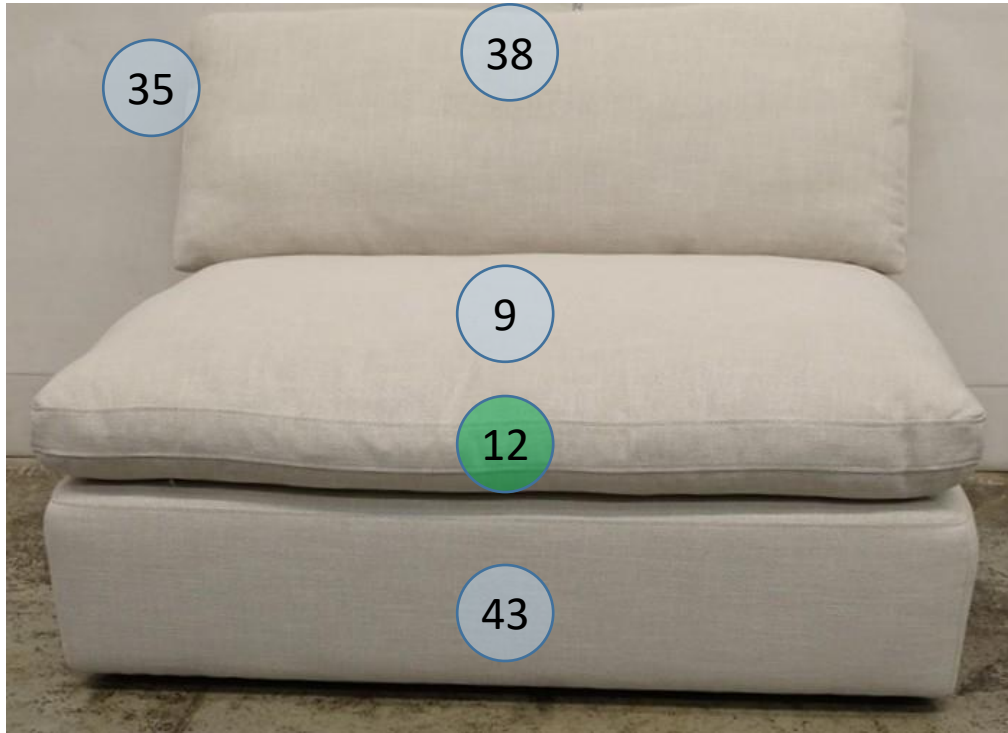

1000646

Call Out	Description
●	Blown Fiber
●	Cushion Chaise Pad - top Pad
●	Cushion Foam
●	KD Component
●	Cover

Signature
DESIGN
BY **ASHLEY**®

Signature
DESIGN
BY **ASHLEY**®

**100 SECTIONAL
DIMENSIONS
5 PIECE
CONFIGURATION**

100 SECTIONAL DIMENSIONS 5 PIECE CONFIGURATION

Signature
DESIGN
BY **ASHLEY**®