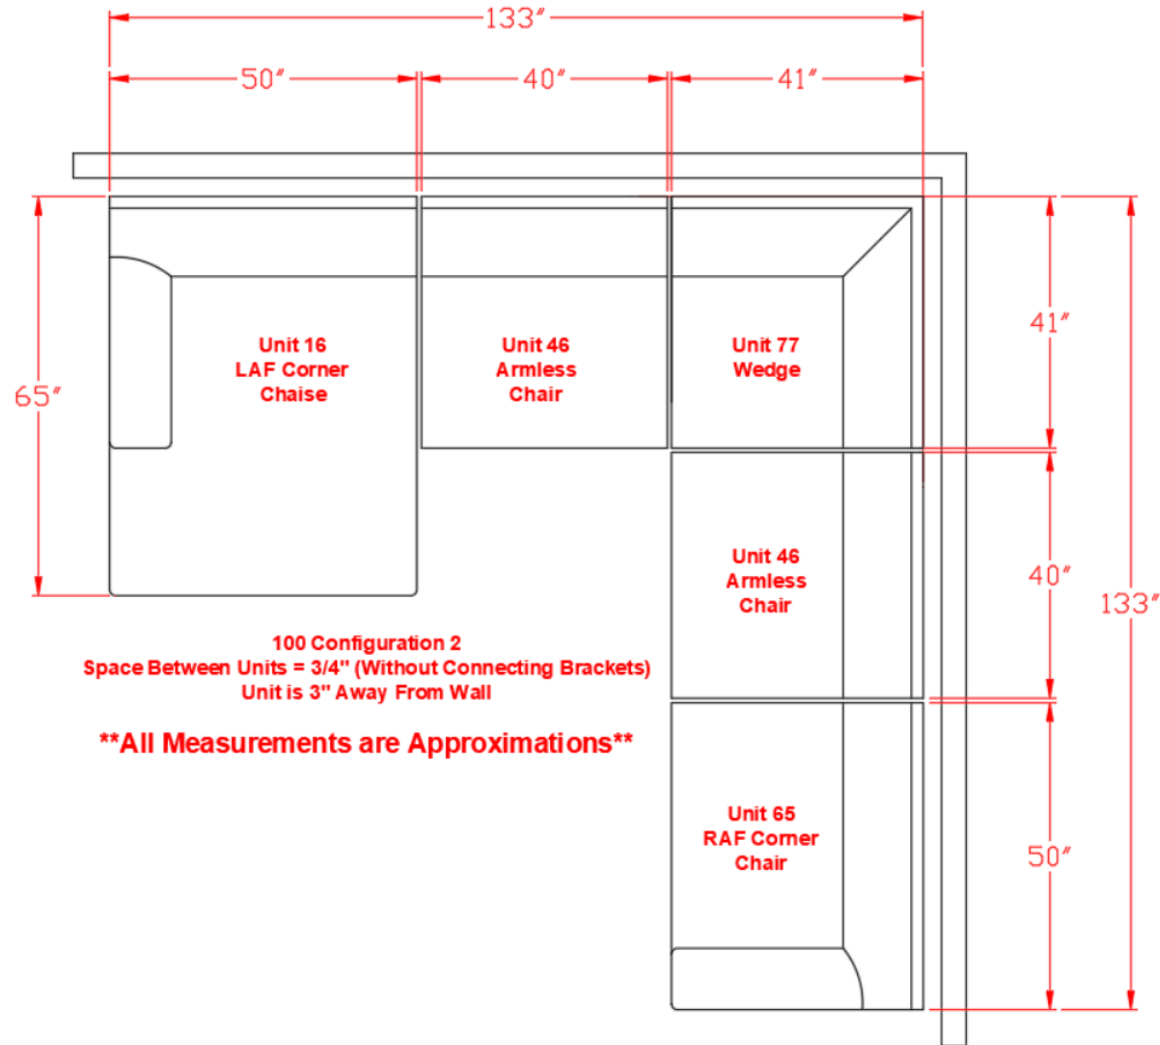

1000646

Call Out	Description
●	Blown Fiber
●	Cushion Chaise Pad - top Pad
●	Cushion Foam
●	KD Component
●	Cover

Signature
DESIGN
BY **ASHLEY**®

Signature
DESIGN
BY **ASHLEY**®

**100 SECTIONAL
DIMENSIONS
5 PIECE
CONFIGURATION**

100 SECTIONAL DIMENSIONS 5 PIECE CONFIGURATION

Signature
DESIGN
BY **ASHLEY**®