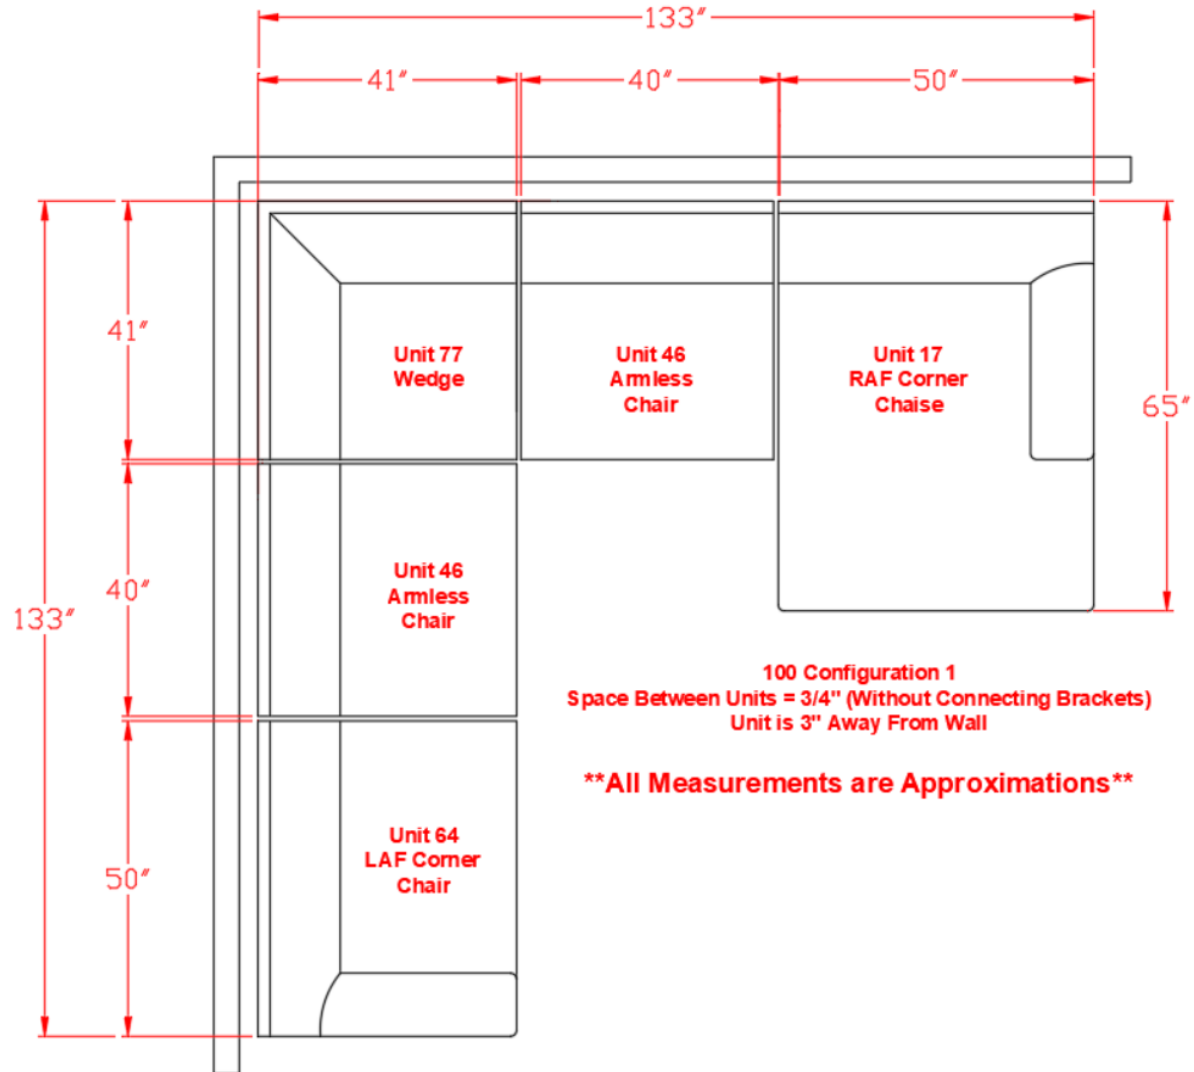

1000646

Call Out	Description
●	Blown Fiber
●	Cushion Chaise Pad - top Pad
●	Cushion Foam
●	KD Component
●	Cover

Signature
DESIGN
BY **ASHLEY**®

Signature
DESIGN
BY **ASHLEY**®

**100 SECTIONAL
DIMENSIONS
5 PIECE
CONFIGURATION**

100 SECTIONAL DIMENSIONS 5 PIECE CONFIGURATION

Signature
DESIGN
BY **ASHLEY**®