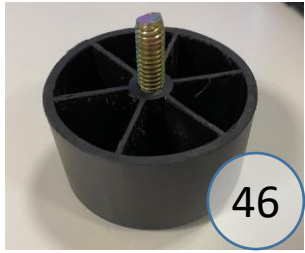

1000646

Call Out	Description
●	Blown Fiber
●	Cushion Chaise Pad - top Pad
●	Cushion Foam
●	KD Component
●	Cover

Signature
DESIGN
BY **ASHLEY**®

Signature
DESIGN
BY **ASHLEY**®

**100 SECTIONAL
DIMENSIONS
5 PIECE
CONFIGURATION**

100 SECTIONAL DIMENSIONS 5 PIECE CONFIGURATION

Signature
DESIGN
BY **ASHLEY**®